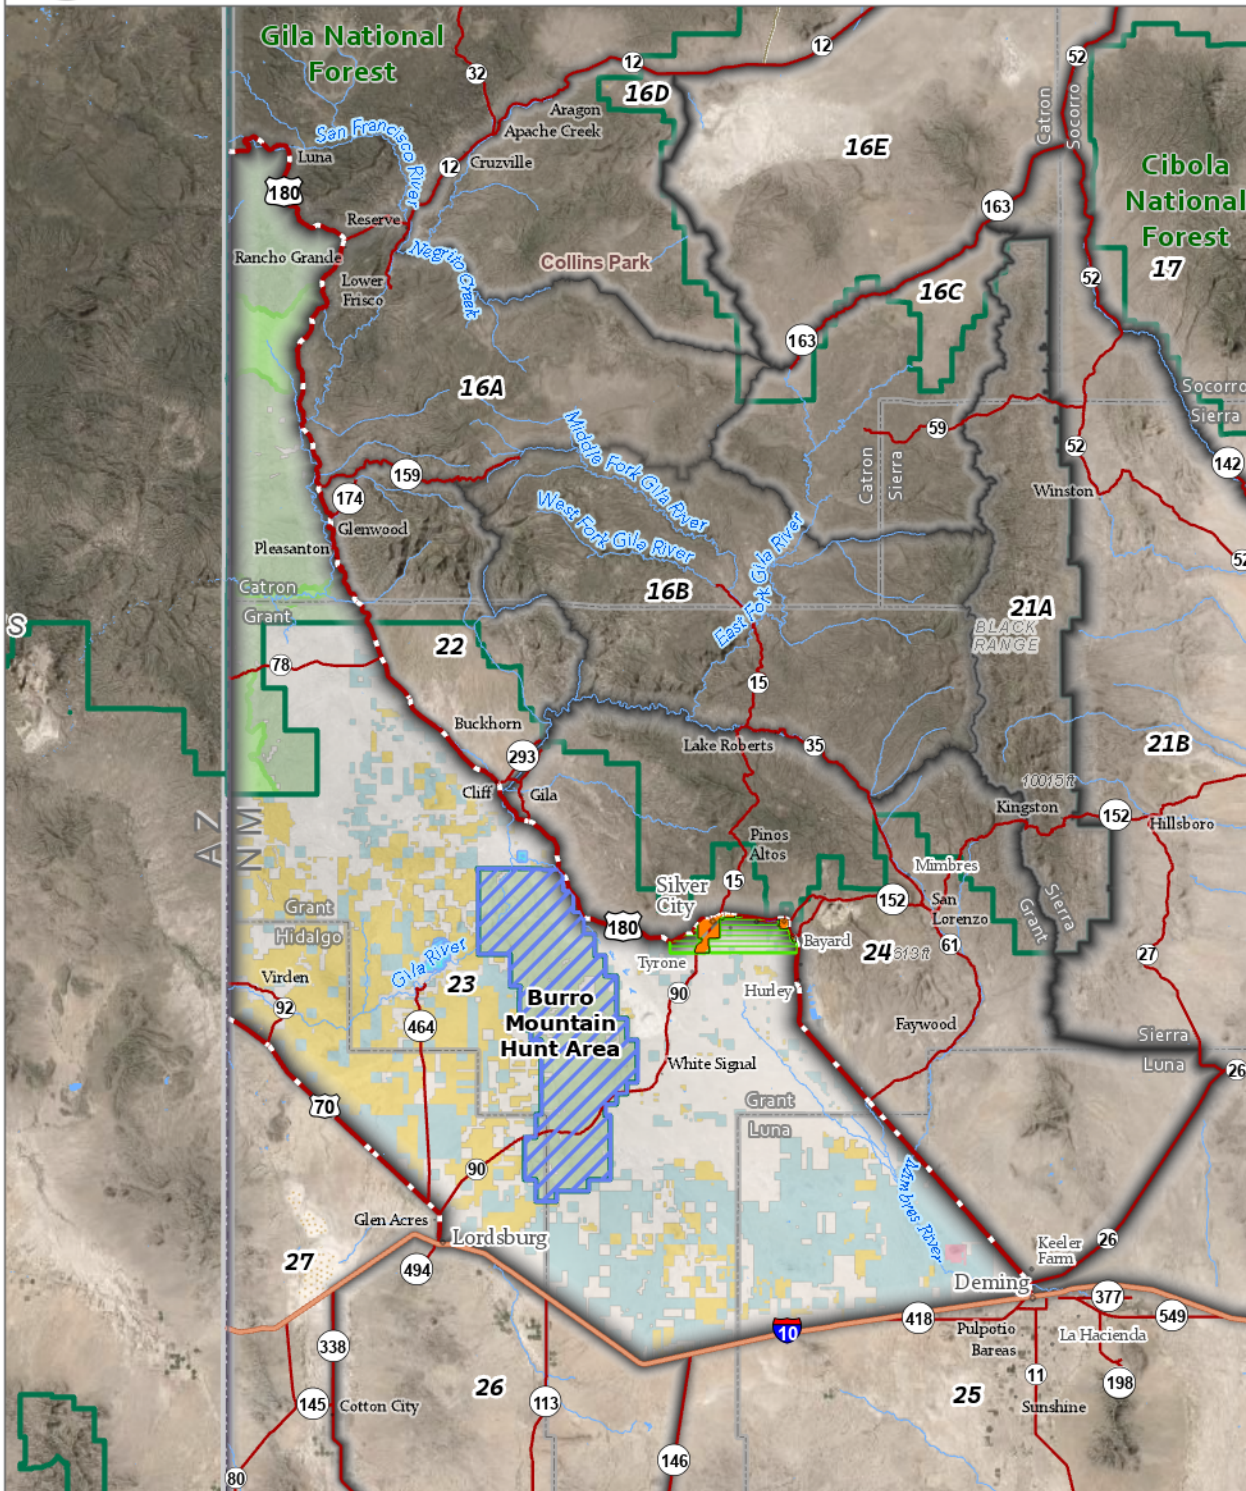

# Game Management Unit 23

- Game Management Unit
- Wildlife Management Area
- CLOSED TO HUNTING
- Hunt Area
- Deer Management Area
- Bureau of Land Management
- Dept. of Defense
- Forest Service
- Private
- State
- State Game & Fish
- USFS Wilderness
- State Boundaries
- County
- Interstate
- US Highway
- State Highway
- Local Road

Scale: 1:1,350,000

GMU 23: Beginning at the intersection of US 180 and the NM/AZ state line west of Luna, then south along the state line to its intersection with US 70, then southeast along US 70 to its junction with US 180 at Deming, then northwest along US 180 to its junction with the NM/AZ state line.

Burro Mountain Hunt Area: The Big Burro Mountain portion of the Gila National Forest in GMU 23, including all private land within the National Forest Boundary.