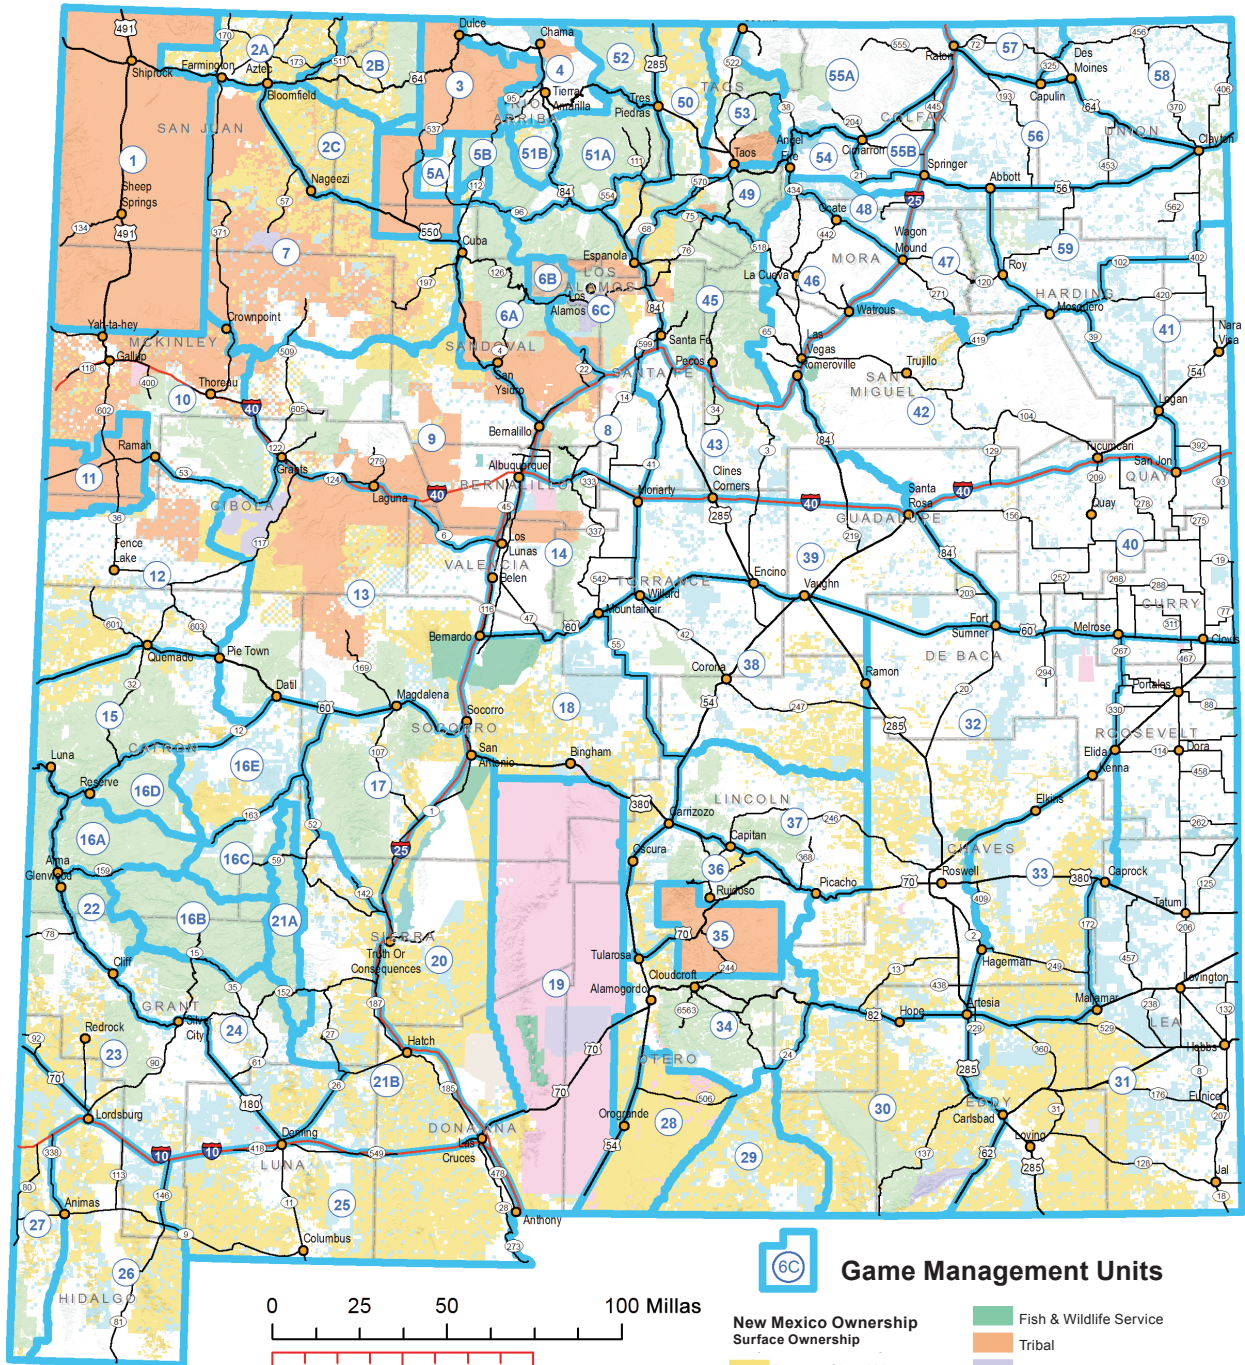

Game Management Unit Map

Individual unit maps can be downloaded at: www.wildlife.state.nm.us

This map is for locating Game Management Units (GMUs) and is not intended for determining precise boundaries. GMU maps are available at: <https://www.wildlife.state.nm.us/hunting/maps/big-game-unit-maps-pdfs/>. Also an electronic GMU map application for mobile devices is available at the Bureau of Land Management website: www.blm.gov/nm/huntingmaps.