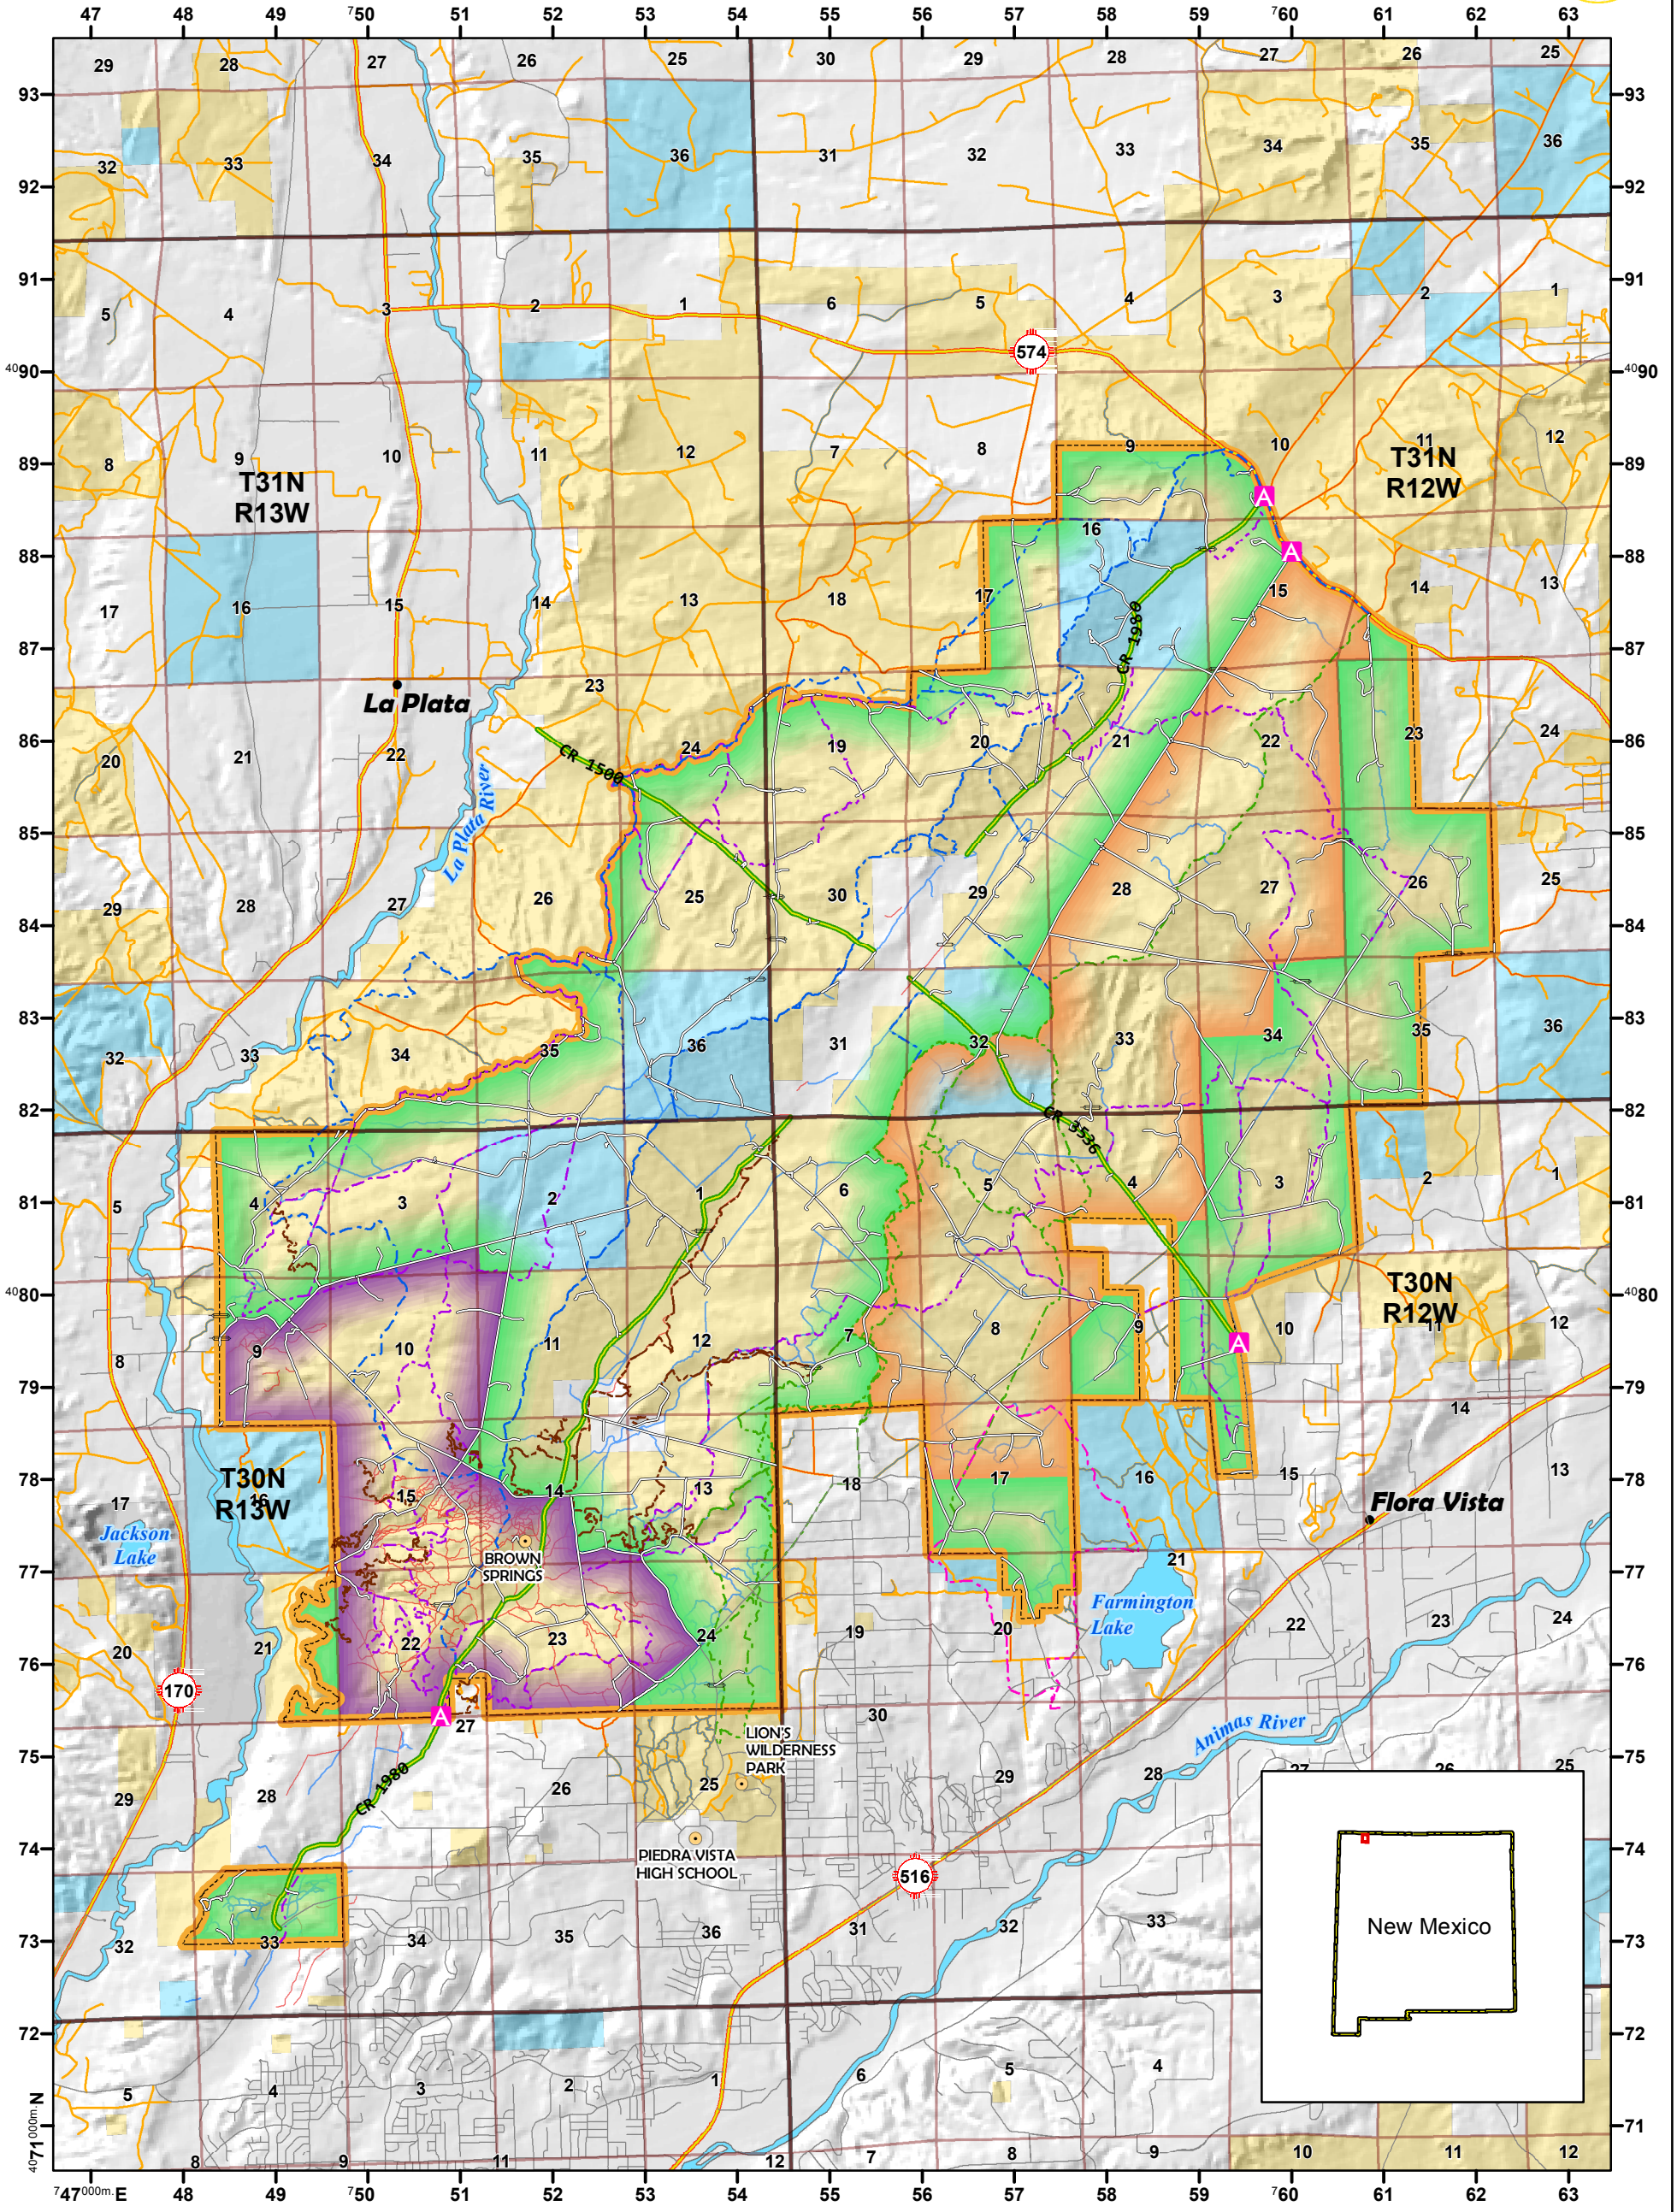

GLADE RUN RECREATION AREA

- | | | | | |
|--------------------|--------------------|---------------------|-----------------------|--------------------------|
| Landmarks | Established Roads | Glade Trails | Use Areas | Surface Ownership |
| Access Points | Main Access Roads | ALL TERRAIN | Limited to Designated | BLM |
| Glade Boundary | Local Roads | BICYCLE | Open | Private |
| Cattle Guard/Gates | State Roads | FOUR WHEEL DRIVE | Quiet Use Area | State |
| | Open | MOTORCYCLE | | |
| | Closed | PACK AND SADDLE | | |
| | Minor Access Roads | | | |

U.S. National Grid
100-k Square ID
YF
Grid Zone Designation
12S

Projection: UTM; Zone 12; Meters
 Datum: NAD 1983
 Created June 23, 2016
 No warranty is made by the Bureau of Land Management as to the accuracy, reliability, or completeness of these data for individual or aggregate use with other data. Original data were compiled from various sources and may be updated without notification.