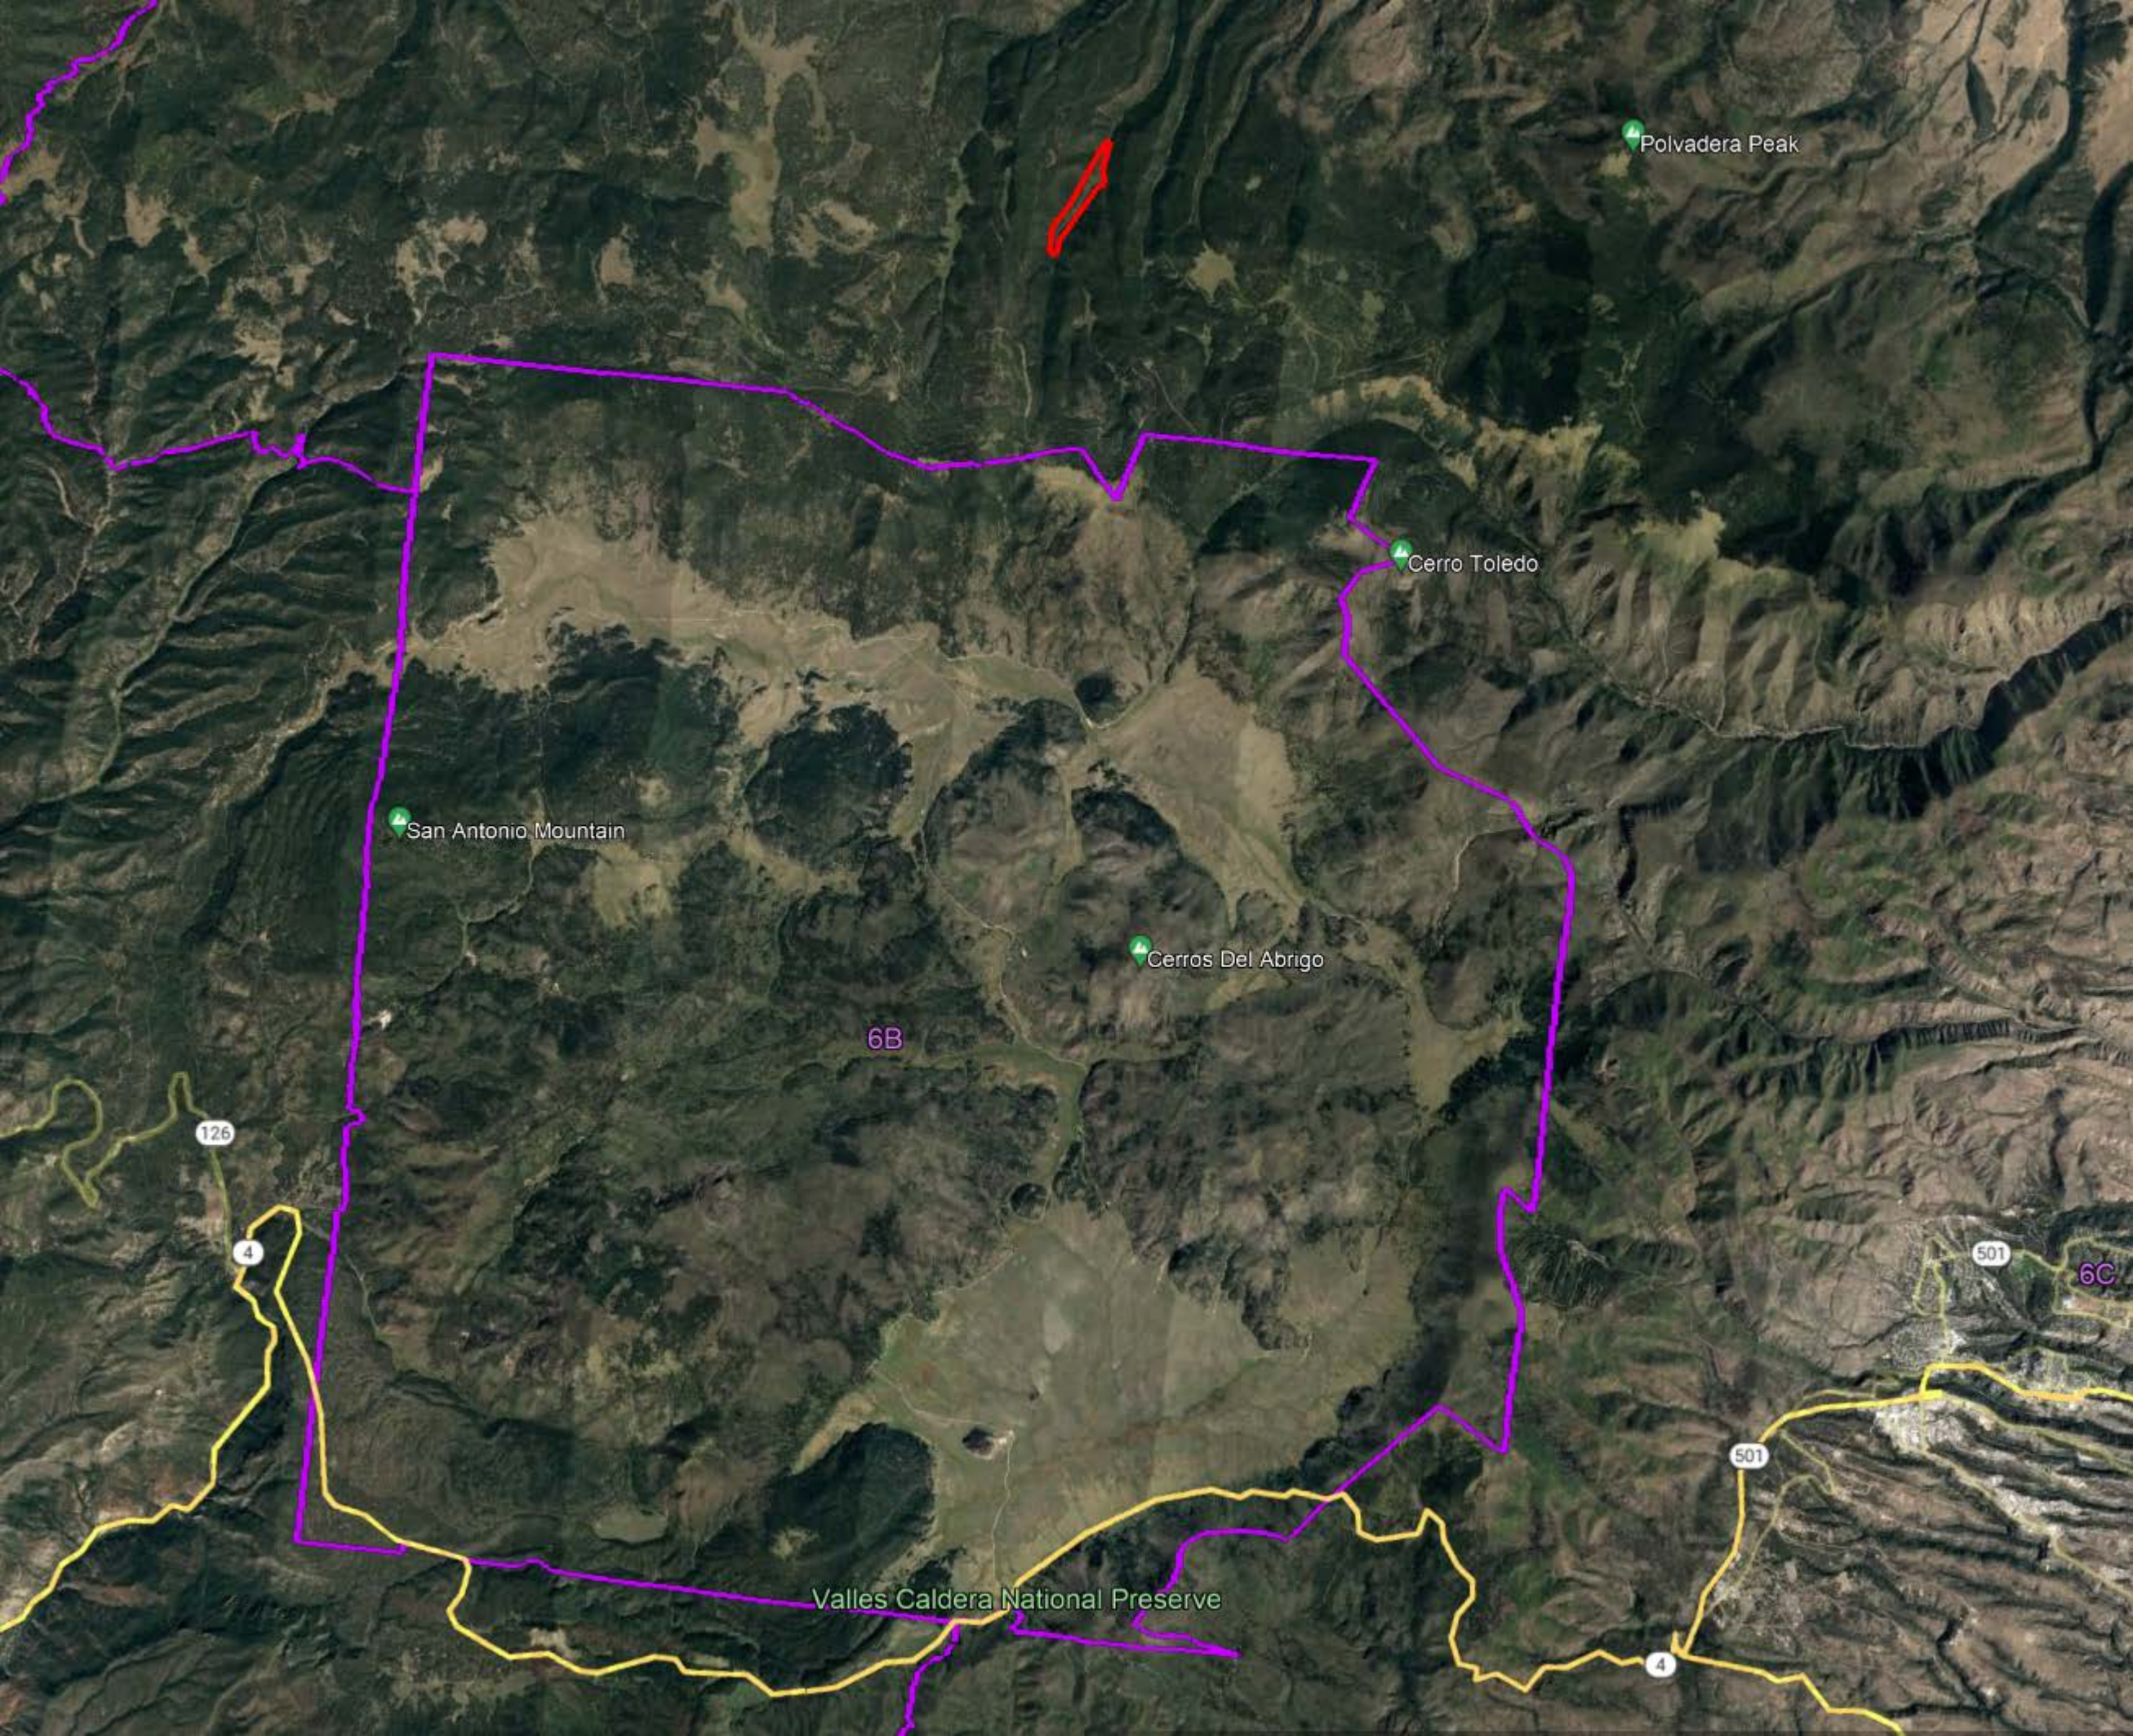

New Mexico Habitat Stamp Program

Fisheries Project Opportunity

Project Title:

Project Description:

Cost Estimate:

GMU:

Other Project Partners and Contributions:

Polvadera Peak

Cerro Toledo

San Antonio Mountain

Cerros Del Abrigo

6B

6C

Valles Caldera National Preserve

126

4

501

501

4