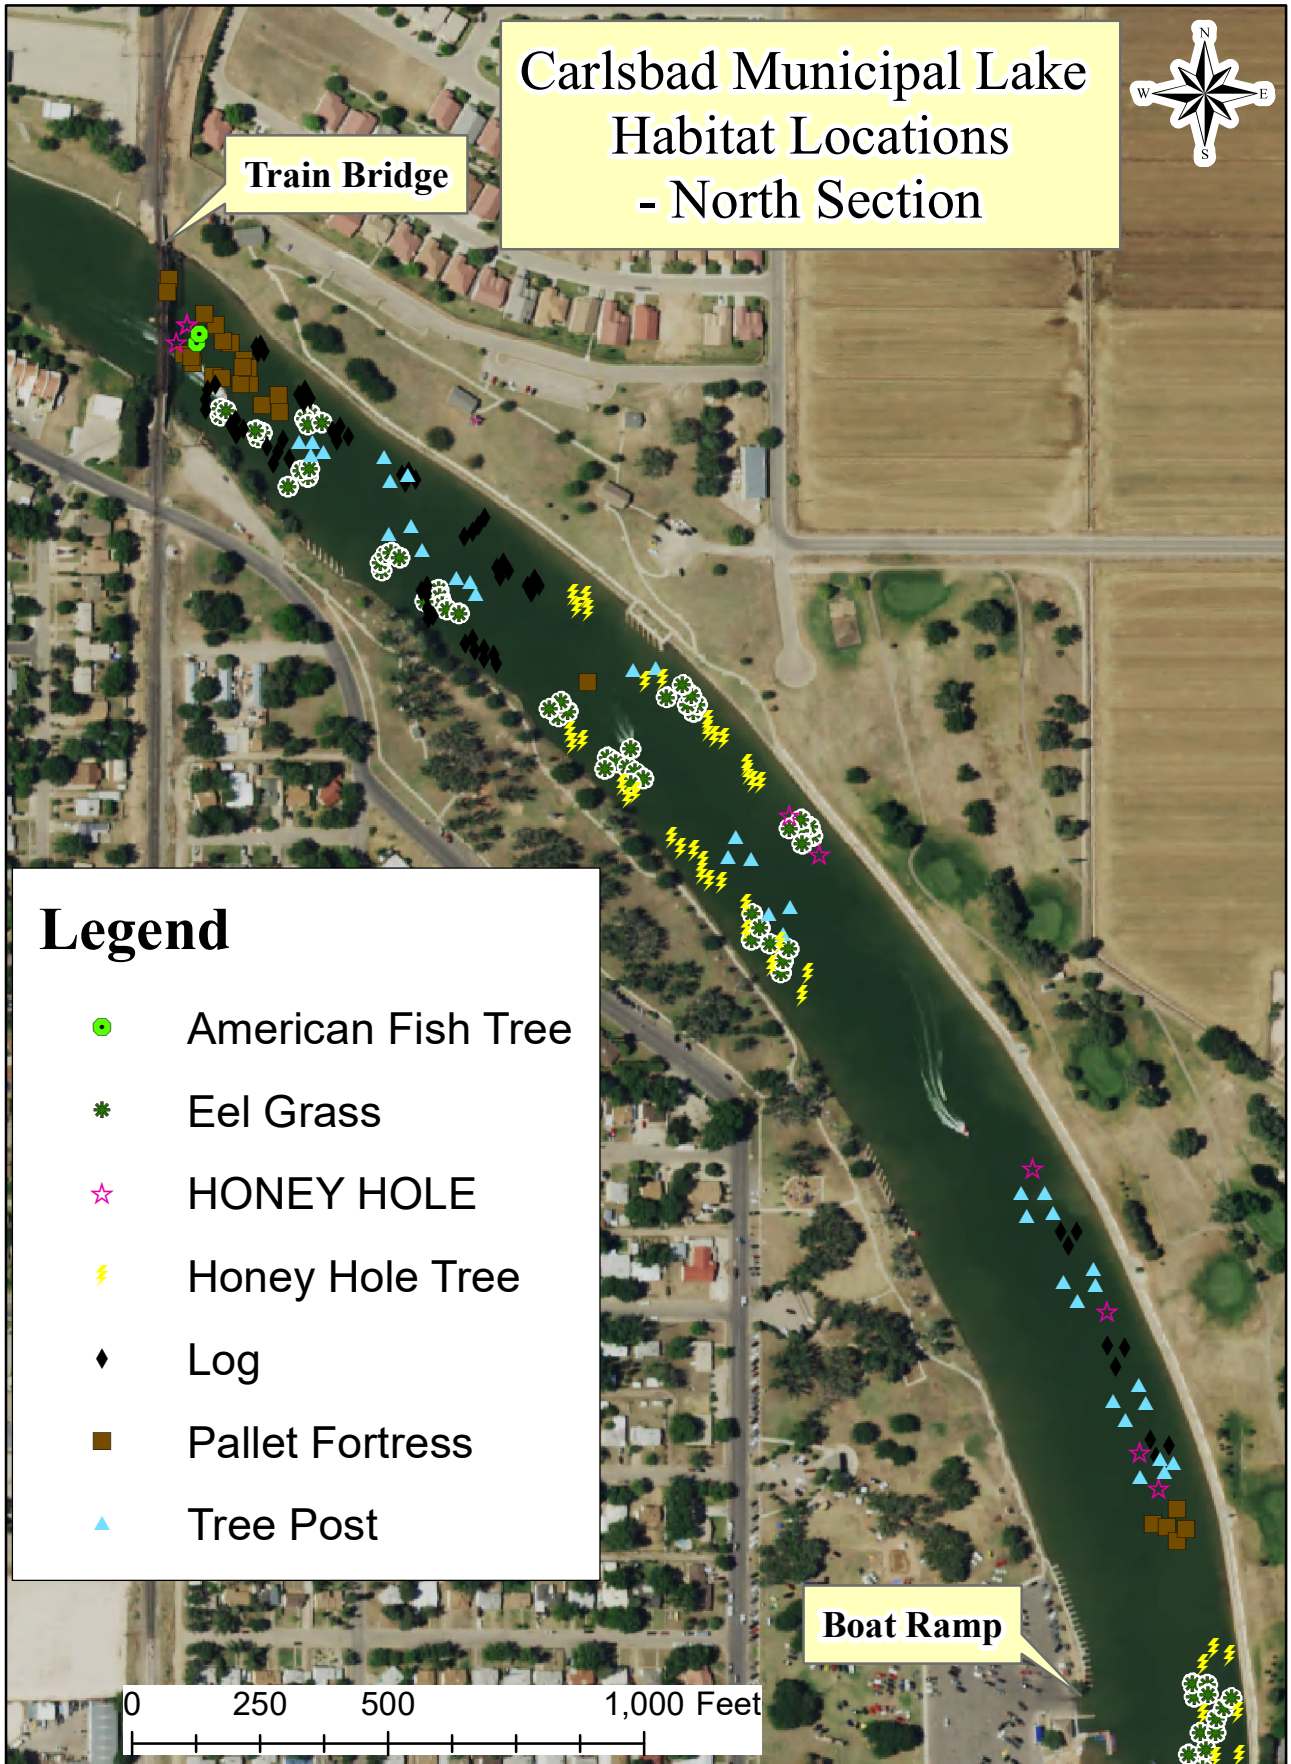

Carlsbad Municipal Lake Habitat Locations - North Section

Train Bridge

Legend

- American Fish Tree
- * Eel Grass
- ☆ HONEY HOLE
- ⚡ Honey Hole Tree
- ◆ Log
- Pallet Fortress
- ▲ Tree Post

Boat Ramp