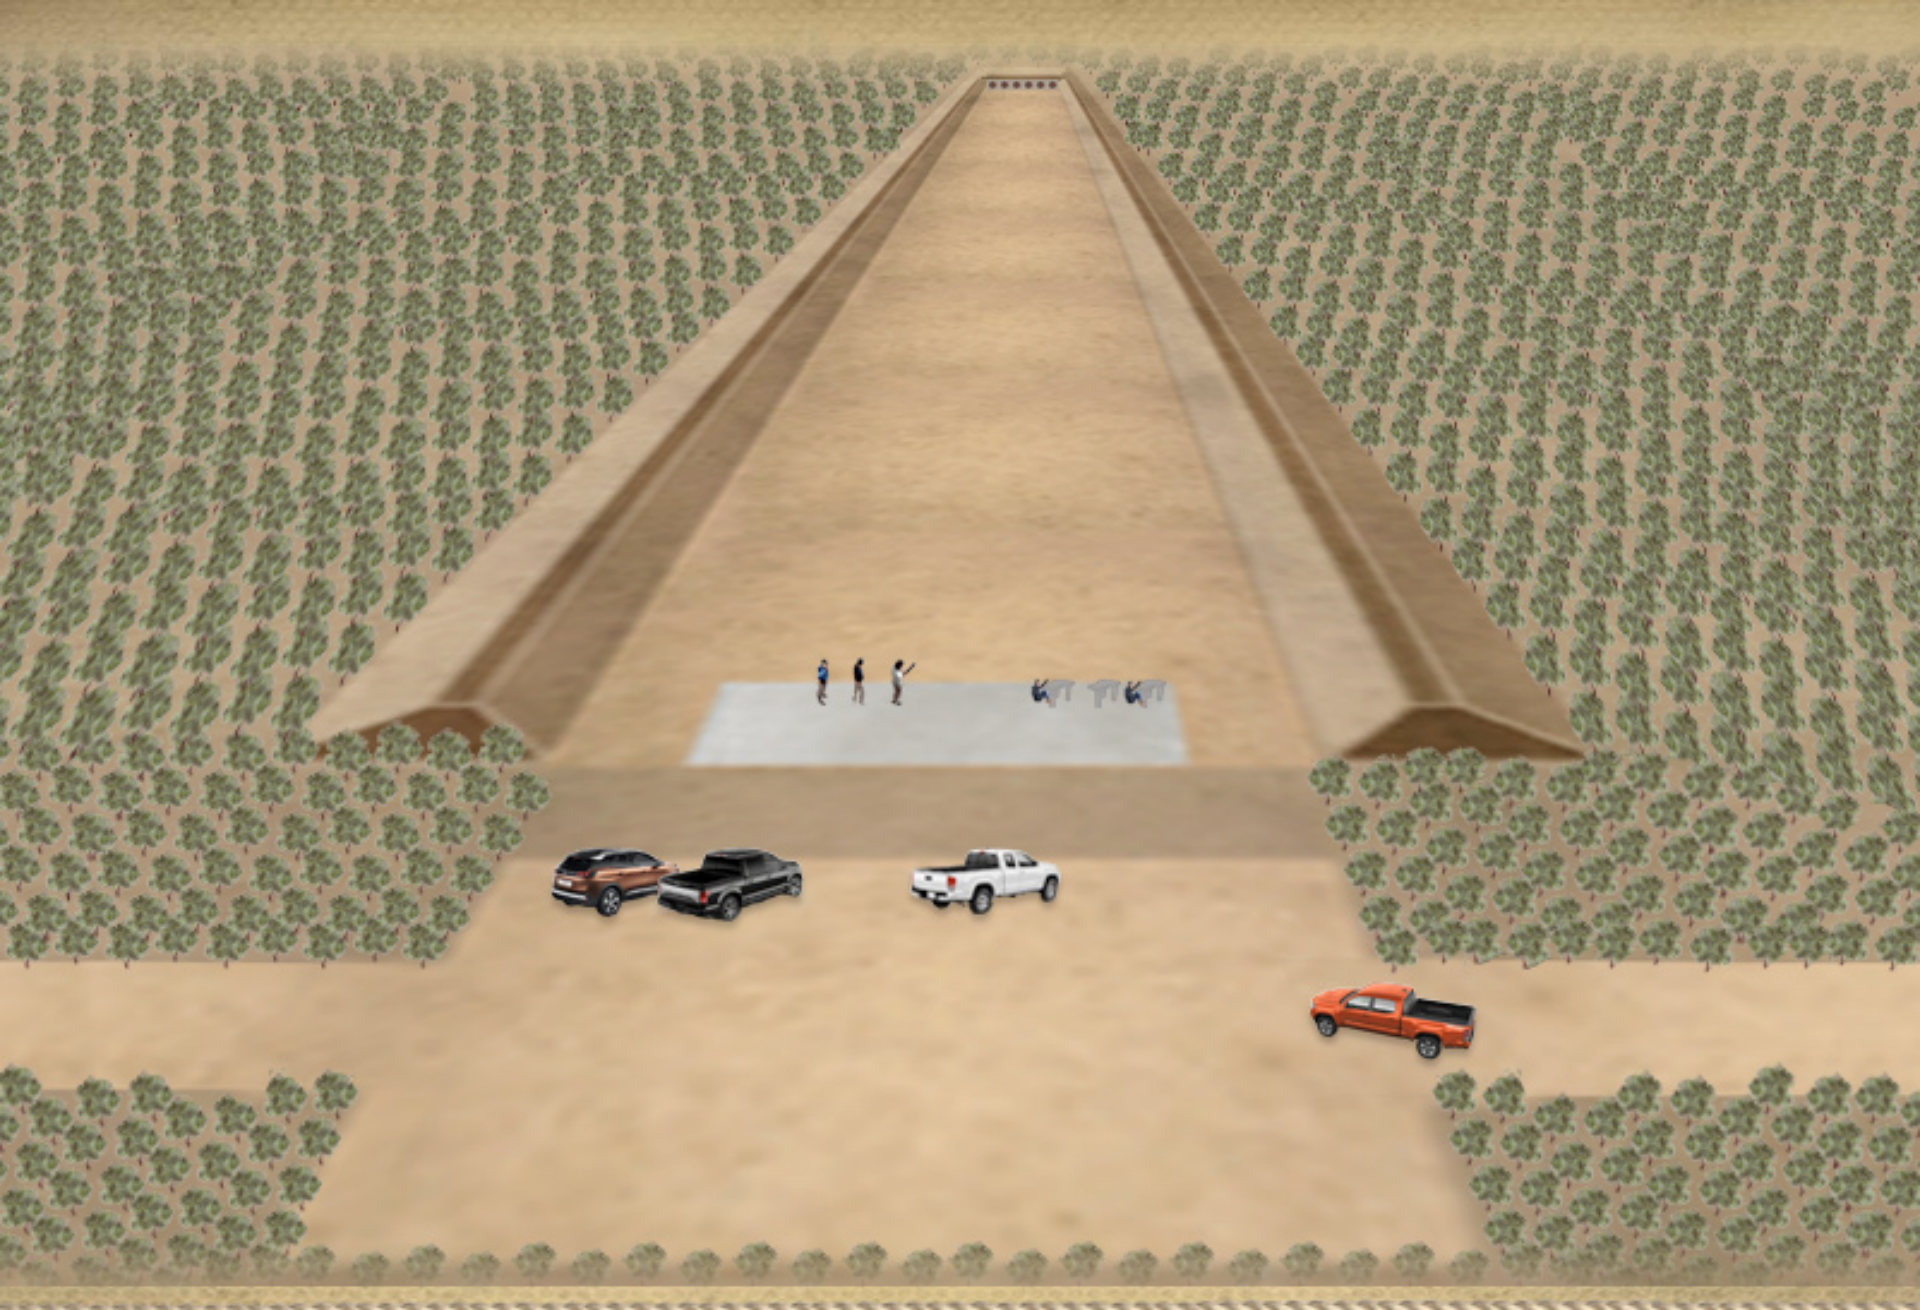

**UPDATE ON
DEVELOPMENT
OF SHOOTING
RANGES IN
NEW MEXICO**

Information & Education Division

CONSTRUCTION INVITATION TO BID

CLAYTON NEW MEXICO

- **PRIVATE LAND DONATION**
- **APPROXIMATELY 160 ACRES**
- **LOCATED NORTH OF CLAYTON**
- **SINGLE BAY, 200 YARD PRIMITIVE SHOOTING RANGE**

GRADY NEW MEXICO

- **PRIVATE LAND DONATION**
- **ACREAGE TBD**
- **LOCATED WEST OF GRADY**
- **SINGLE BAY, 200 YARD PRIMITIVE SHOOTING RANGE**

Information & Education Division