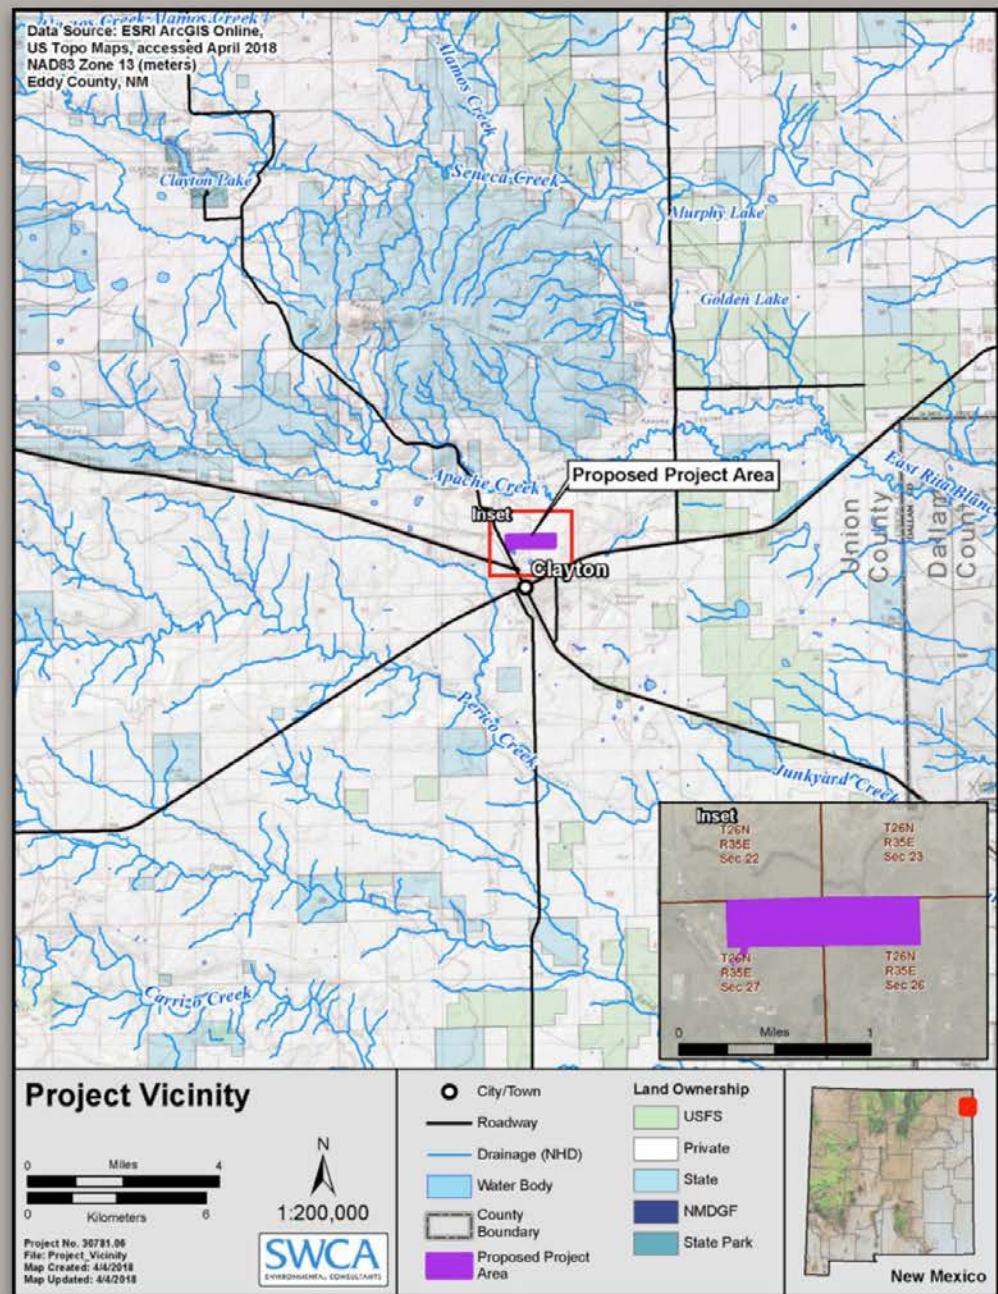

STEPHEN M. BUSH MEMORIAL SHOOTING RANGE

About The Range:

- 160-acre parcel donated to Commission by Susie Bush
- Located east of State Road 370 in Clayton, New Mexico
- Currently no public shooting ranges within 90 miles
- Compliance has been completed under review by USFWS

Next Steps:

- Submit Construction amendment to USFWS for approval
- Construction contract will go out to bid once approved by USFWS
- Groundbreaking to be scheduled

New Mexico Department of Game and Fish www.wildlife.state.nm.us

One Wildlife Way, Santa Fe, NM 87507 • (888) 248-6866 • DMF-ShootingRanges@state.nm.us