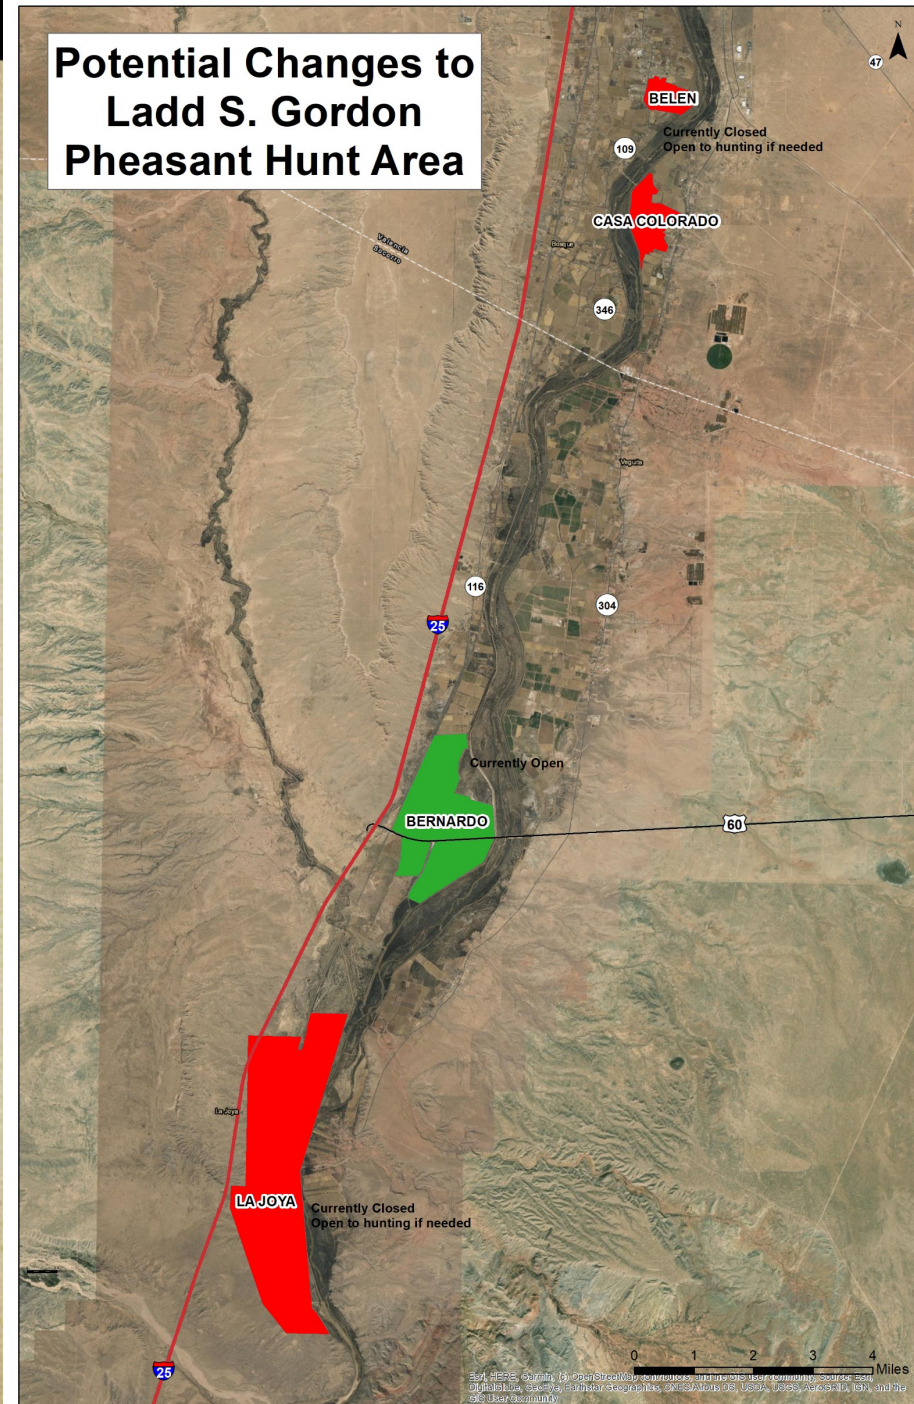

Upland Game 19.31.5 NMAC

August 12, 2021

**New Mexico State Game Commission Meeting
Virtual Meeting**

Amend: Upland Game 19.31.5 NMAC

- **Expand boundaries of Bernardo youth pheasant hunt.**
- **Adjust dusky grouse and squirrel seasons to close December 31**
- **Adjust hunt dates according to calendar**
- **Remove Manner and Method and Application language**

Public Comment

- 12 emails received as of August 9, 2021
- Public meeting held via Zoom on August 3rd: 4 members of the public attended
- Comments received:
 - Support for increased squirrel season (8)
 - Support for increased Dusky Grouse season (3)
 - Close quail season earlier (2), open earlier (1)
 - Gould's turkey comments
 - Crow season comments

**Amend:
Upland Game
19.31.5 NMAC**

**Expand
boundaries of
Bernardo Youth
Pheasant Hunt**

Amend: Upland Game 19.31.5 NMAC

Close Squirrel and Dusky Grouse on Dec 31

Species	Zone	Current	Proposed
Dusky Grouse	Statewide	Open: Sept.1	Open: Sept. 1
Tree Squirrels (All Species)		Close: Nov. 30	Close: Dec. 31

Questions?

Casey Cardinal

Amend: Upland Game 19.31.5 NMAC

Updated Seasons based on Calendar

Species	Zone	Open	Close
Pheasant	Statewide	Dec. 8, 2022	Dec. 11, 2022
		Dec. 7, 2023	Dec. 10, 2023
		Dec. 12, 2024	Dec. 15, 2024
		Dec. 11, 2025	Dec. 14, 2025