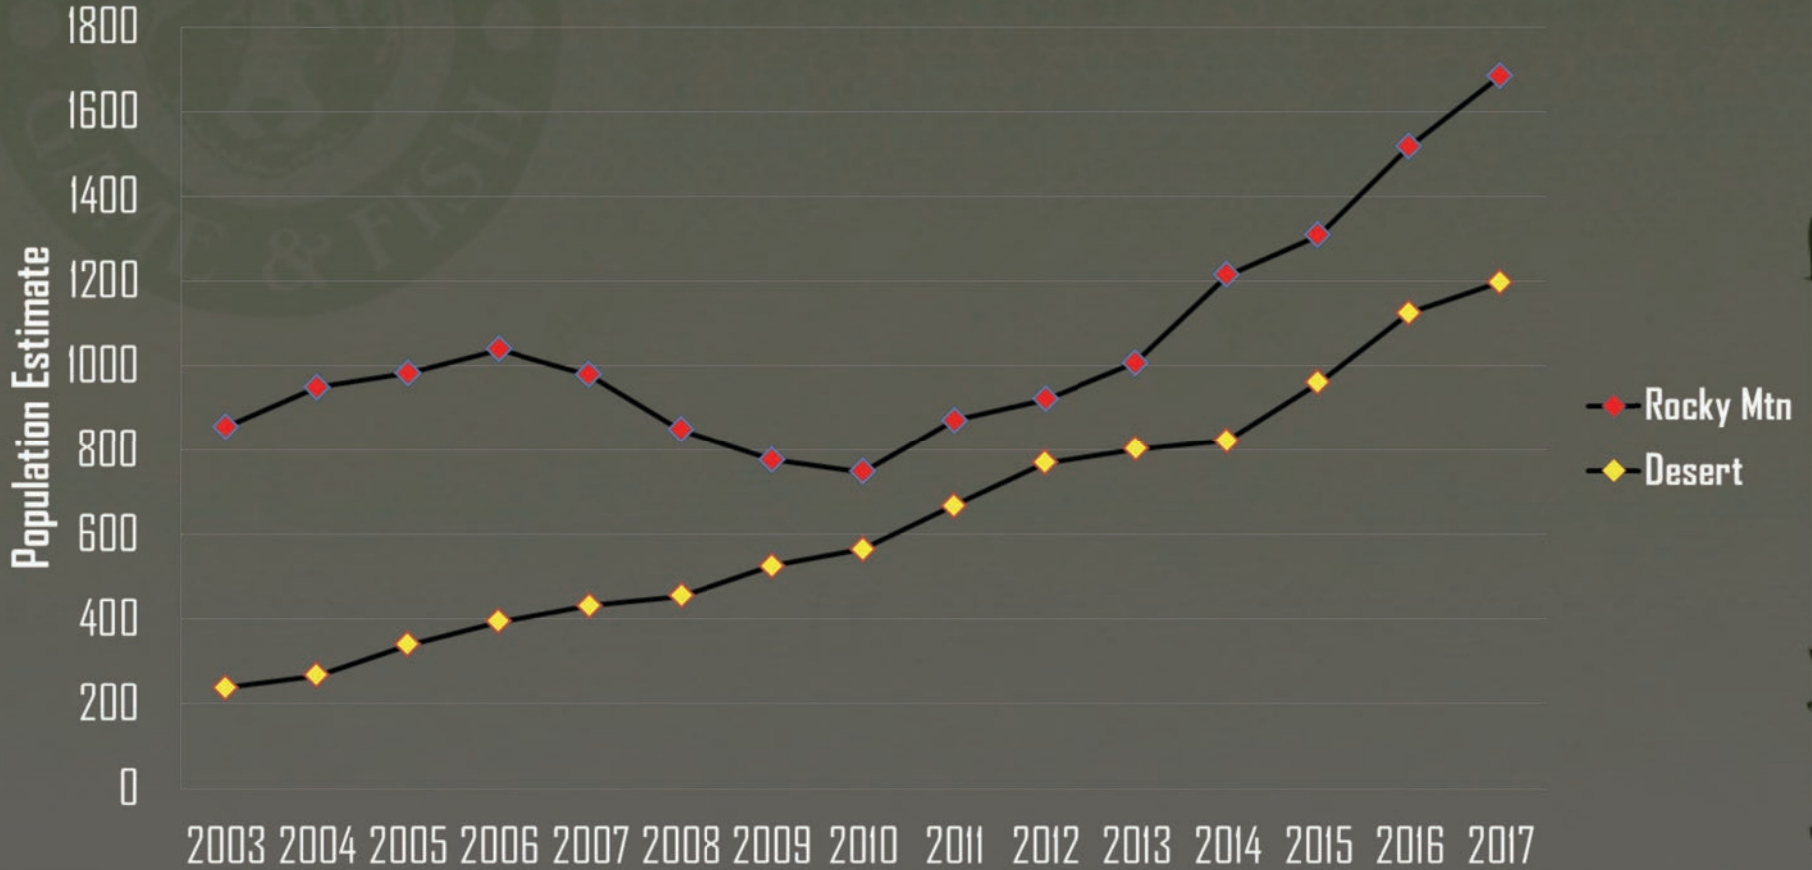

# **Wildlife Management Division**

**Bighorn  
19.31.17 NMAC**

**January 11, 2018**

**New Mexico State Game Commission Meeting**

**Santa Fe, NM**

## To date 2017-2018 Harvest Data

- Rocky Mountain Rams: (23/29)\*
- Desert Rams: (24/29)\*
- Estimate of Rocky ewes: (15/30)

## Statewide Population Estimates for New Mexico Bighorn

# Rocky Population Estimates