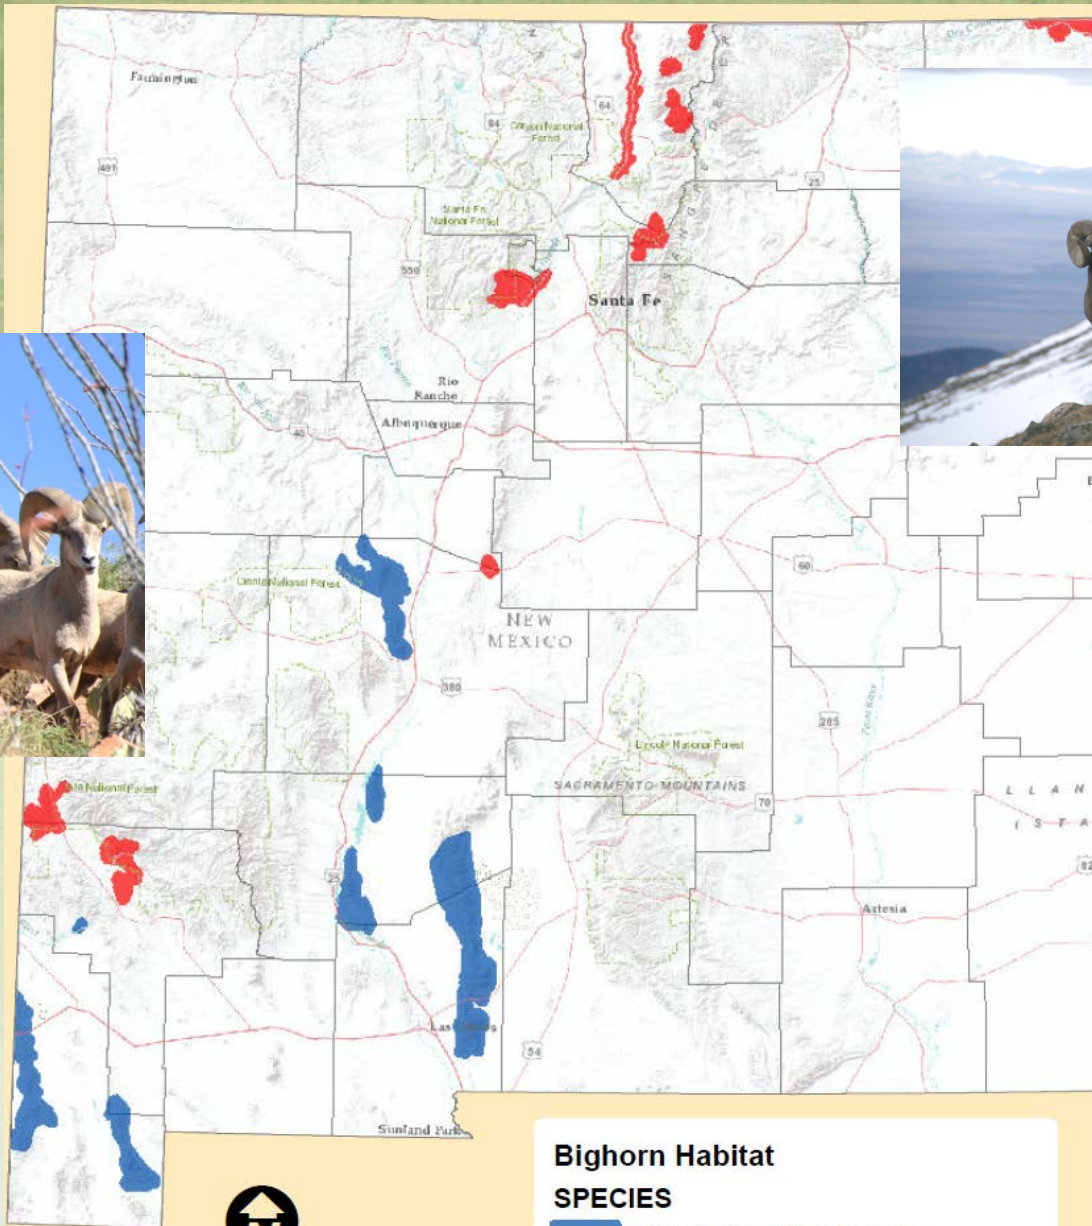

# **Wildlife Management Division**

**Bighorn  
19.31.17 NMAC**

**January 11, 2018**

**New Mexico State Game Commission Meeting**

**Santa Fe, NM**

## Statewide Population Estimates for New Mexico Bighorn

### Bighorn Habitat

# Desert translocation options

- **Priority: Ladron\***
- **Southern San Mateos**
- **Sacramentos**
- **Cowboy Rim (Animas mtns)**
- **Devils Backbone**
- **Alamo Hueco Mtns**
- **Florida Mtns**