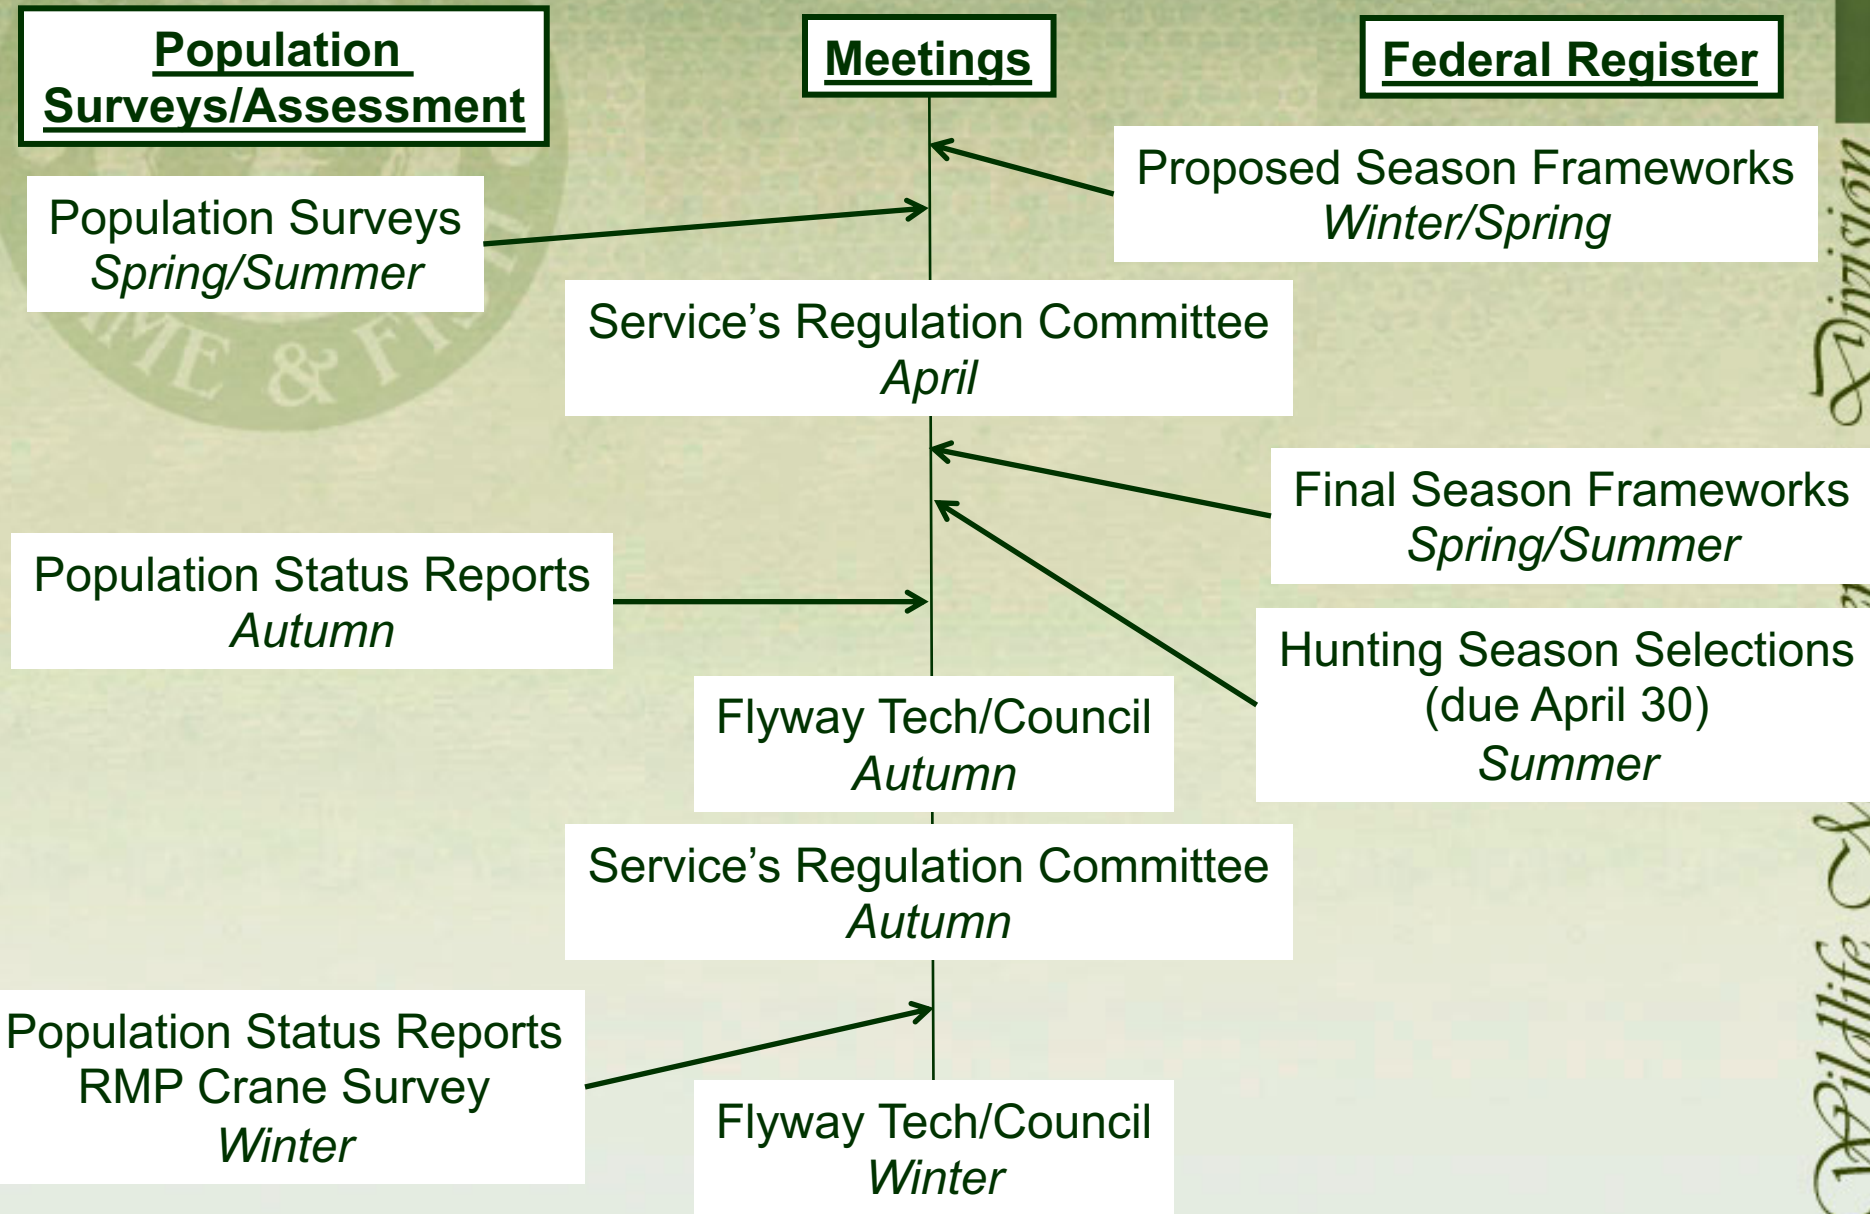

Migratory Game Bird 19.31.6 NMAC

June 14, 2019

**New Mexico State Game Commission Meeting
Albuquerque, NM**

Regulation Setting Process

**Amend:
Migratory Game Bird
19.31.6 NMAC**

- **Adjust season dates and bag limits according to calendar dates and US Fish and Wildlife Service (USFWS) frameworks**
- **Proposed season frameworks published in Federal Register in April 2019, final frameworks expected June 2019**

Amend: Migratory Game Bird 19.31.6 NMAC

- **Changes to migratory game bird season dates**
- **Extend MRGV dark goose season by 17 days**
- **Decrease number of sandhill crane permits issued, based on allocation**
- **Extend hunting days/hours at some WMAs**
- **Decrease northern pintail bag limit to 1, per USFWS frameworks**
- **Move sandhill crane youth hunt 1 week later to December 7th**

Public Comment

- 8 comments received as of June 10, 2019
- Public meetings: Farmington (1), Las Cruces (0), Albuquerque (9)
- Comments received:
 - Extend Middle Rio Grande Valley (MRGV) dark goose season
 - Support for duck season end date (Jan 31)

Species	Zone	Open	Close
Ducks and Mergansers:	North Zone	Oct. 19	Jan. 31
Scaup	North Zone	Oct. 19	Jan. 12
All Geese:	North 1	Sept. 21	Oct. 6
	North 2	Nov. 2	Jan. 31
	South	Oct. 17	Jan. 31
Mourning Dove	North Zone	Sep. 1	Nov. 29
	South Zone- 1	Sep. 1	Oct. 28
	South Zone- 2	Dec. 1	Jan. 1