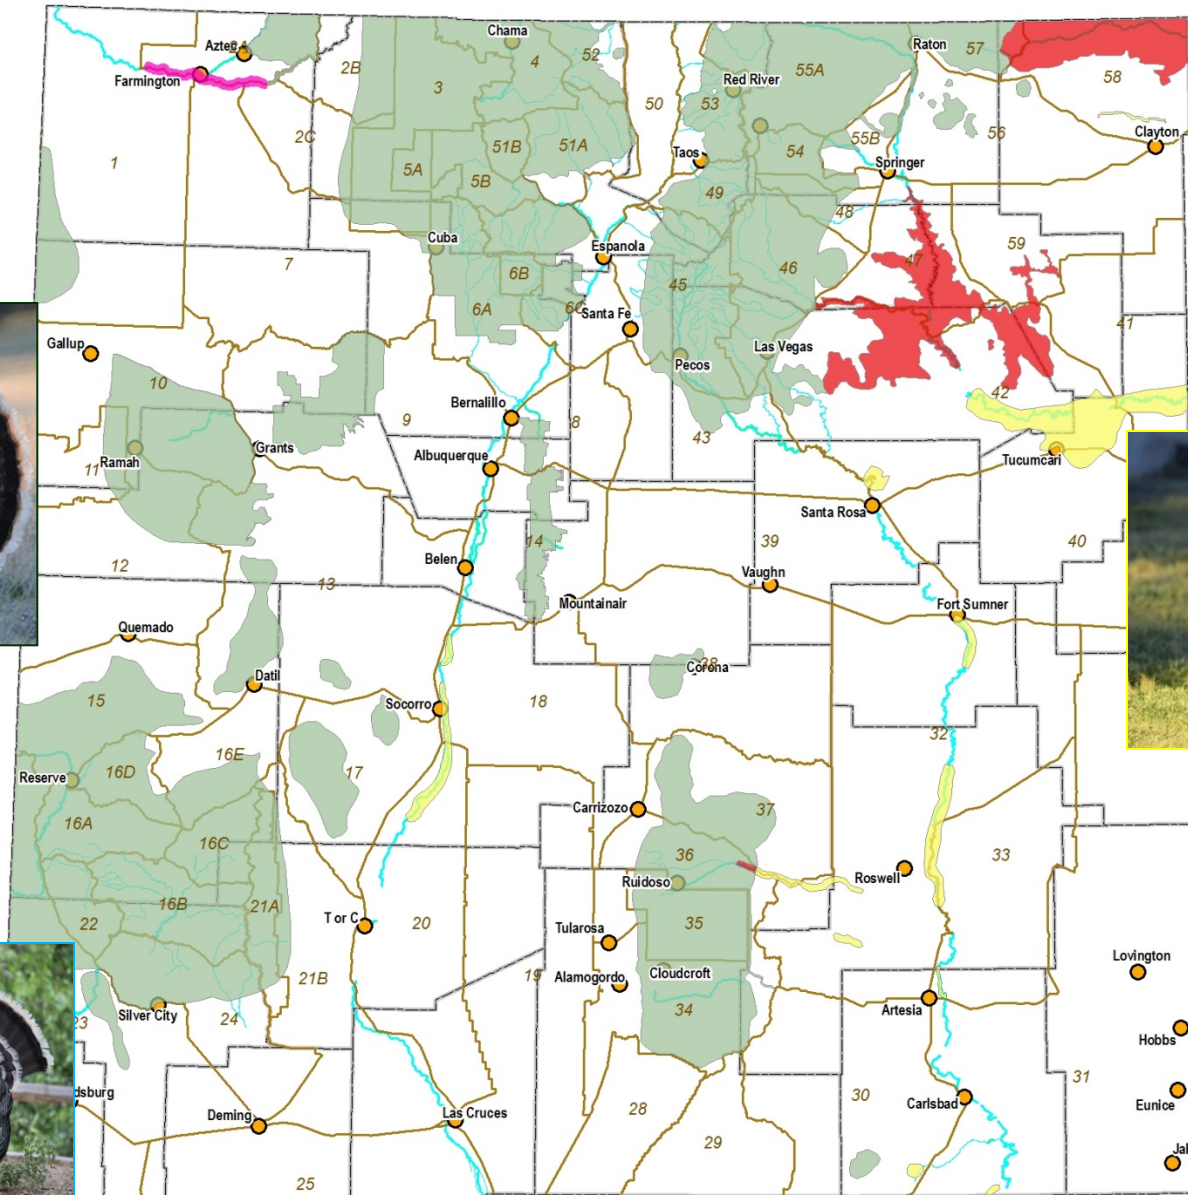

Wildlife Management Division

Wild Turkey 19.31.16 NMAC

March 20, 2014

**New Mexico State Game Commission Meeting
Las Cruces, NM**

Merriam's

Rio Grande

Gould's

Turkey Distribution

Subspecies

- Gould's
- Merriam's
- Rio Grande
- Rio Grande X Domestic Hybrid
- Overlapping Distribution of Rio Grande and Merriam's—Potential Hybridization

Wildlife Management Division

2014 Transplants

- 20 Gould's wild turkey from AZ to the Coronado National Forest in NM
- 47 Merriam's wild turkey from Cimarron to the Guadalupe Mountains, Lincoln National Forest

Wild Turkey 19.31.16 NMAC

2013-2014 Season Preliminary Estimates

Season	# Licenses	Birds Harvested	Average Rating
Spring	5485	1051	3.2
Fall	1744	222	2.4

**Amend:
Turkey
19.31.16 NMAC**

**Adjust seasons for
calendar dates**

- **Will evaluate restrictions on GMU 2B and 33**

Questions?

Wild Turkey 19.31.16 NMAC

2011-2014 Overview

Season	Spring Licenses	Spring Harvest	Fall Licenses	Fall Harvest	Total Licenses	Total Harvest
2011-12	9656	2926	2431	502	12,087	3428
2012-13	8524	540	2828	438	11,352	978
2013-14	5485	1051	1744	222	7229	1273