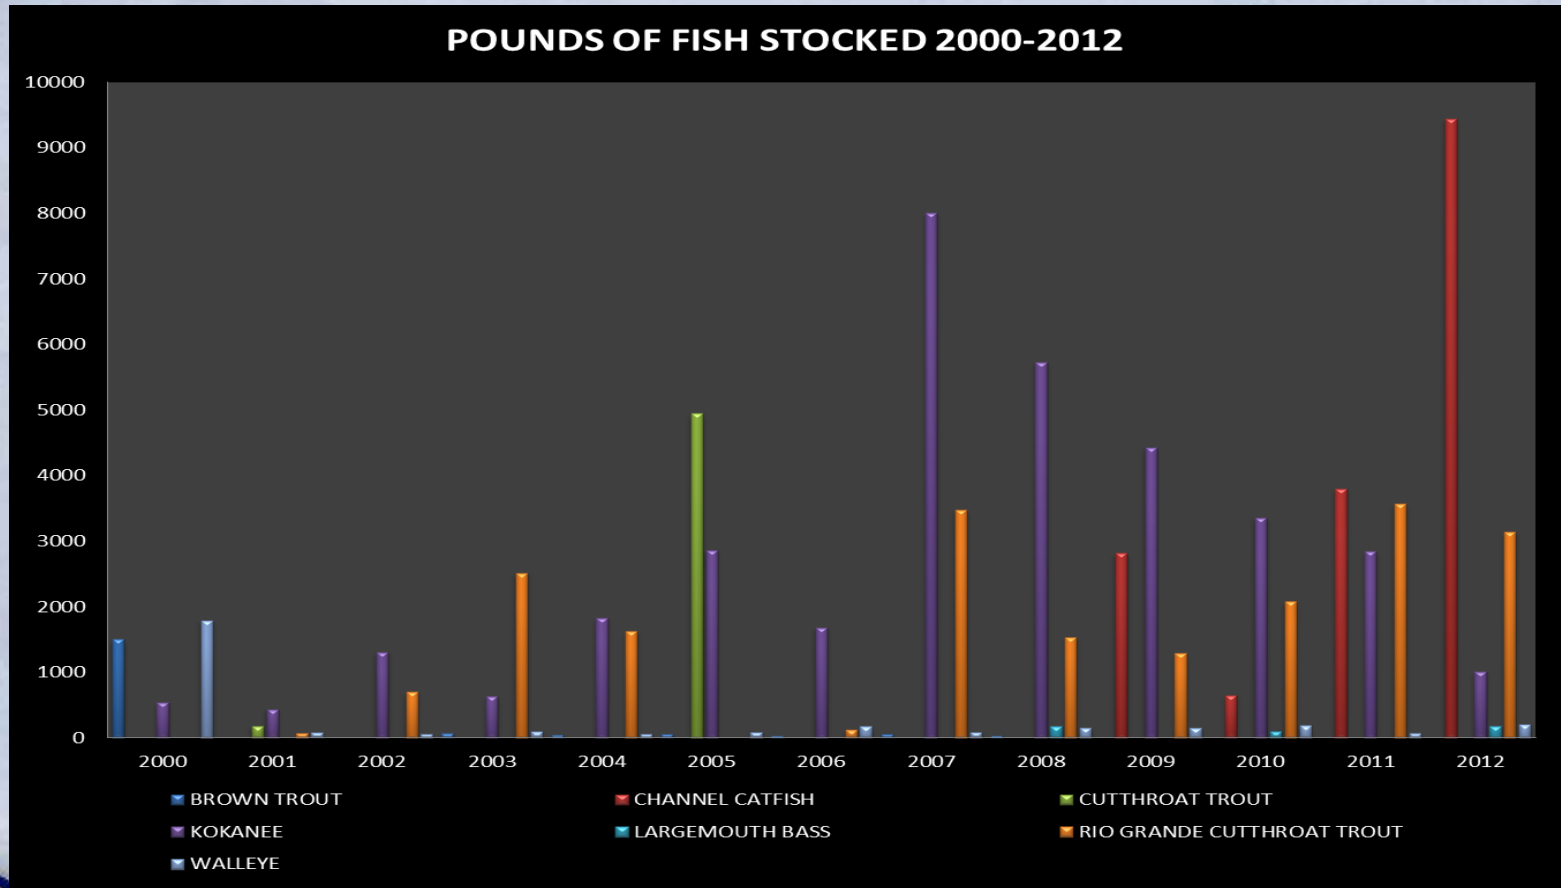

HATCHERIES

**NEW MEXICO'S
STATE HATCHERIES**

PRODUCTION STATISTICS

POUNDS OF RAINBOW TROUT STOCKED 2000-2012

PRODUCTION STATISTICS

CHALLENGES

- Fish Health
- Environmental Compliance
- Balance of Native and Sport Fishes