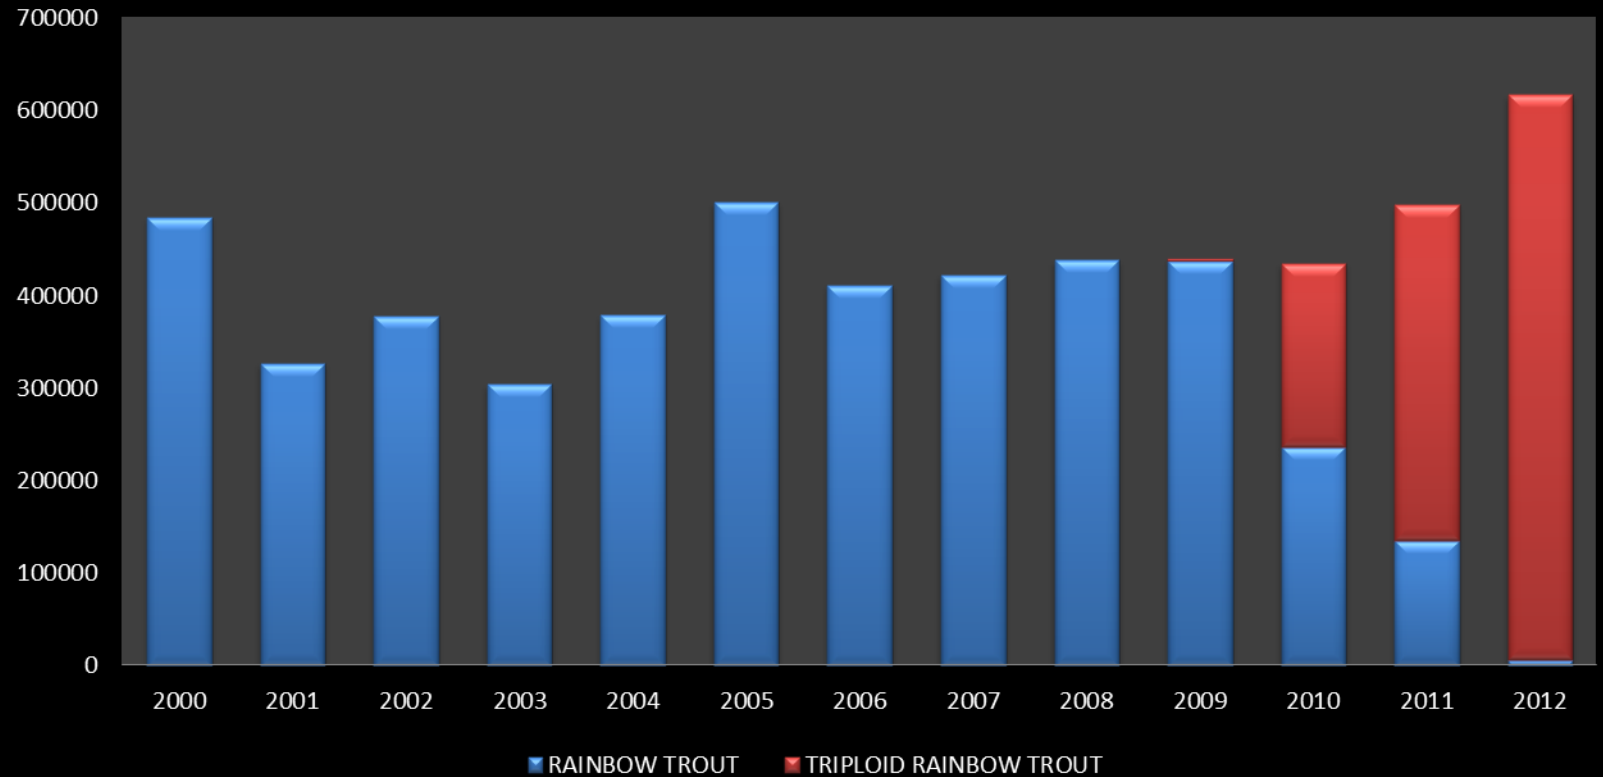

HATCHERIES

**NEW MEXICO'S
STATE HATCHERIES**

PRODUCTION STATISTICS

POUNDS OF RAINBOW TROUT STOCKED 2000-2012

PRODUCTION STATISTICS

CHALLENGES

- Fish Health
- Environmental Compliance
- Balance of Native and Sport Fishes