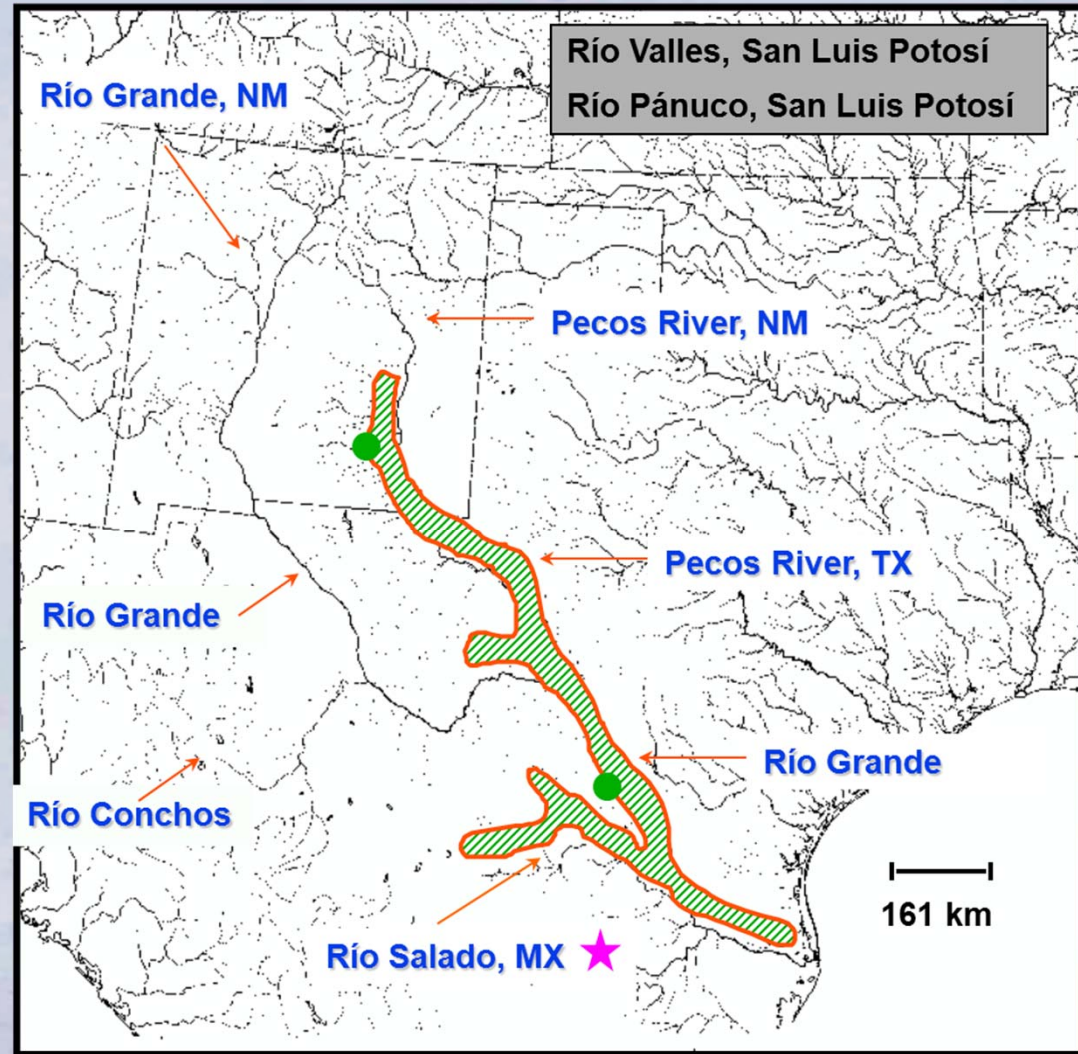

TEXAS HORNSHELL MUSSEL AND GREY REDHORSE

SPECIES STATUS

- TX Hornshell Candidate Species under ESA
- TX Hornshell State Listed Endangered
- Commission Approved Recovery Plan - 2007
- Gray Redhorse State Listed Endangered

RECOVERY ACTIVITIES

- Mark and Recapture Studies
- Movement Studies
- Life History Studies
- Coordination with Private Landowners
- Coordination with Federal Land Managers
- Reintroduction